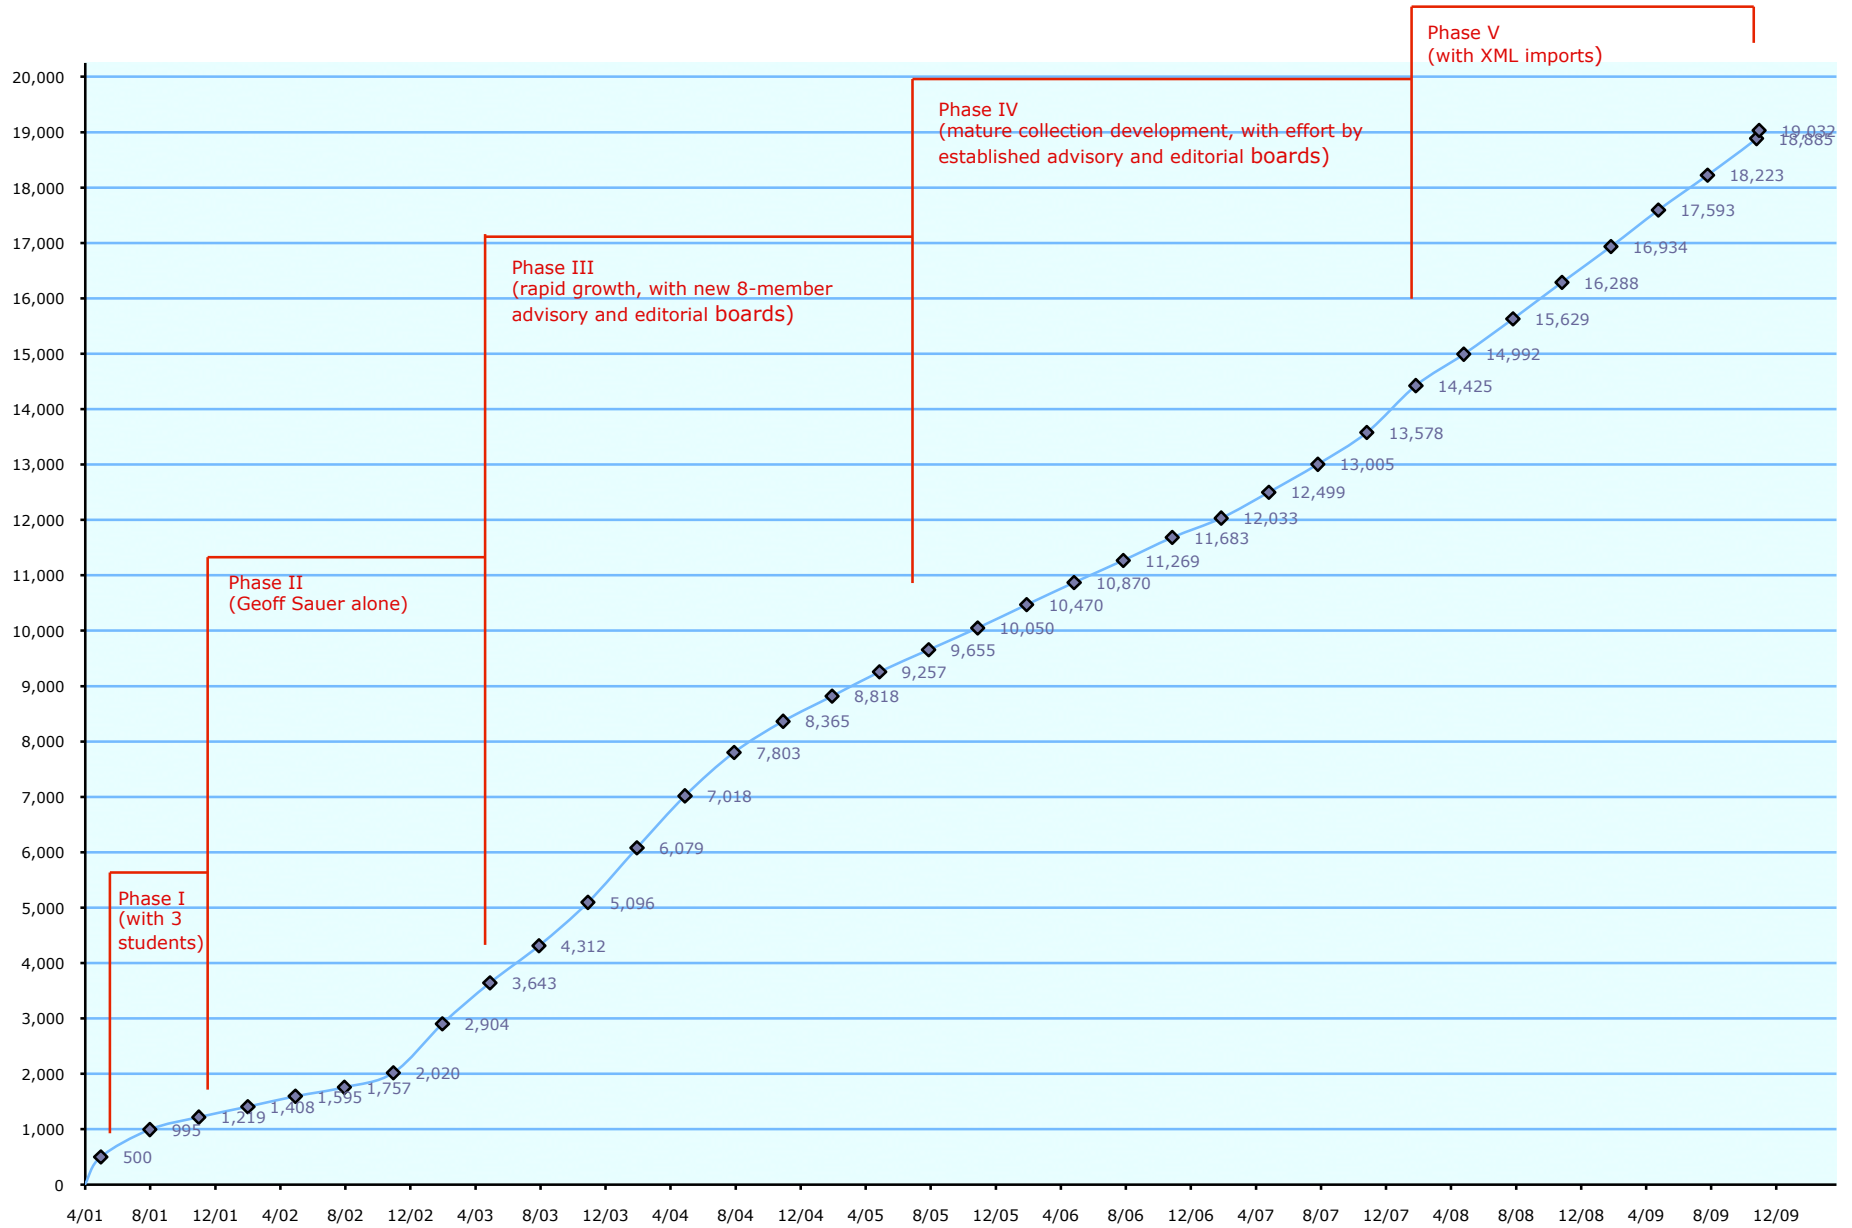

# TC Library Collection Growth

The number of works indexed by the EServer TC Library, 2001-2009

6.06 works have been added per day since the site was founded  
9.02% of these works meet our criteria as 'peer-reviewed' publications

7.61 works have been added per day in the past 3 months  
8.62% of works are locked by their publishers, limiting access